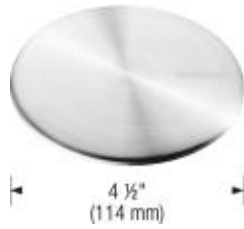

Design tips

Width of base unit : 915 mm

Bowl depth: 10" (255 mm) / 7 3/4" (197 mm)

To protect from damage, this model should be shipped on a pallet.

Depending on cabinet construction, a different cabinet size may be required. Consult the cabinet manufacturer.

Faucets

BLANCO RITA DUAL SPRAY
Chrome
401460

BLANCO POSH
Chrome / Cinder
401457

BLANCO ALTA DUAL SPRAY
Chrome / Cinder
401450

Optional Accessories

Stainless Steel Sink Grid
406449

3 1/2" CapFlow strainer cover
Stainless steel (fits all BLANCO
strainers)
517666