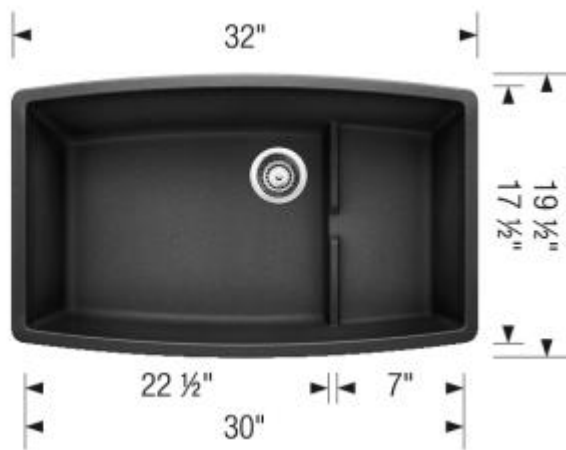

Non porous - dirt and bacteria cannot penetrate the surface of the sink

Unique bowl and shape designs

Centered drain hole maximize usable bowl and cabinet storage space

3 1/2" (90mm) stainless steel strainer included

SILGRANIT®

Main bowl left

Item No. 401420

Spec sheets/DXF

Top View

Scope of supply

Stainless Steel Mesh
Basket
406461

3 1/2" (90 mm) stainless steel strainer, template

Design tips

Width of base unit : 915 mm

Bowl depth: 10" (255 mm) / 7 3/4" (197 mm)

To protect from damage, this model should be shipped on a pallet.

Depending on cabinet construction, a different cabinet size may be required. Consult the cabinet manufacturer.