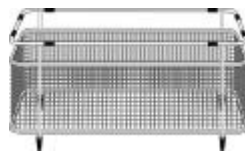

BLANCO PERFORMA CASCADE

Item No. 401420

Features

Indulge in the performance, functionality and beauty.

Made in Germany

80% natural granite composite material

Exceptional resistance to heat, stains, scratches and acids

SILGRANIT®

Main bowl left

Item No. 401420

Spec sheets/DXF

Top View

Scope of supply

Stainless Steel Mesh
Basket
406461

3 1/2" (90 mm) stainless steel strainer, template

Design tips

Width of base unit : 915 mm

Bowl depth: 10" (255 mm) / 7 3/4" (197 mm)

To protect from damage, this model should be shipped on a pallet.

Depending on cabinet construction, a different cabinet size may be required. Consult the cabinet manufacturer.