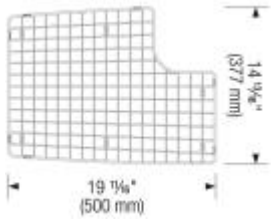

Design tips

Width of base unit : 915 mm

Bowl depth: 10" (255 mm) / 7 3/4" (197 mm)

To protect from damage, this model should be shipped on a pallet.

Depending on cabinet construction, a different cabinet size may be required. Consult the cabinet manufacturer.

Faucets

BLANCO RITA DUAL SPRAY
Chrome
401460

BLANCO POSH
Chrome / Cinder
401457

BLANCO ALTA DUAL SPRAY
Chrome / Cinder
401450

Optional Accessories

Stainless Steel Sink Grid
406449

3 1/2" CapFlow strainer cover
Stainless steel (fits all BLANCO
strainers)
517666